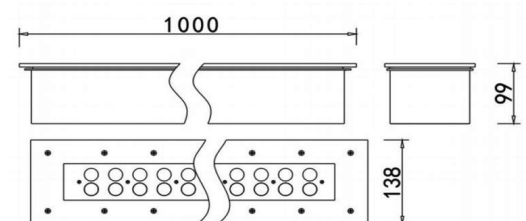

L=1000mm
W=138mm
H=99mm

Frame

Aluminum

Color Tempertaure

3000K

Power

60W

Total Luminous Flux

Buried

Beam angle

10°/30°/45°/60°/10°×60°/25°×45°

Optics

Tempered glass

Dimming

NON-Dimmable

Operating Voltage

DC24V

Standard Lifetime

L70 minimum at 50,000
burning hours

Dimension diagram

Remarks:-

Address: Plot #7 Saroorpur-Nangla Industrial Area,Ballabgarh-Sohna Road,Faridabad-121005

Email: info@sovitron.com